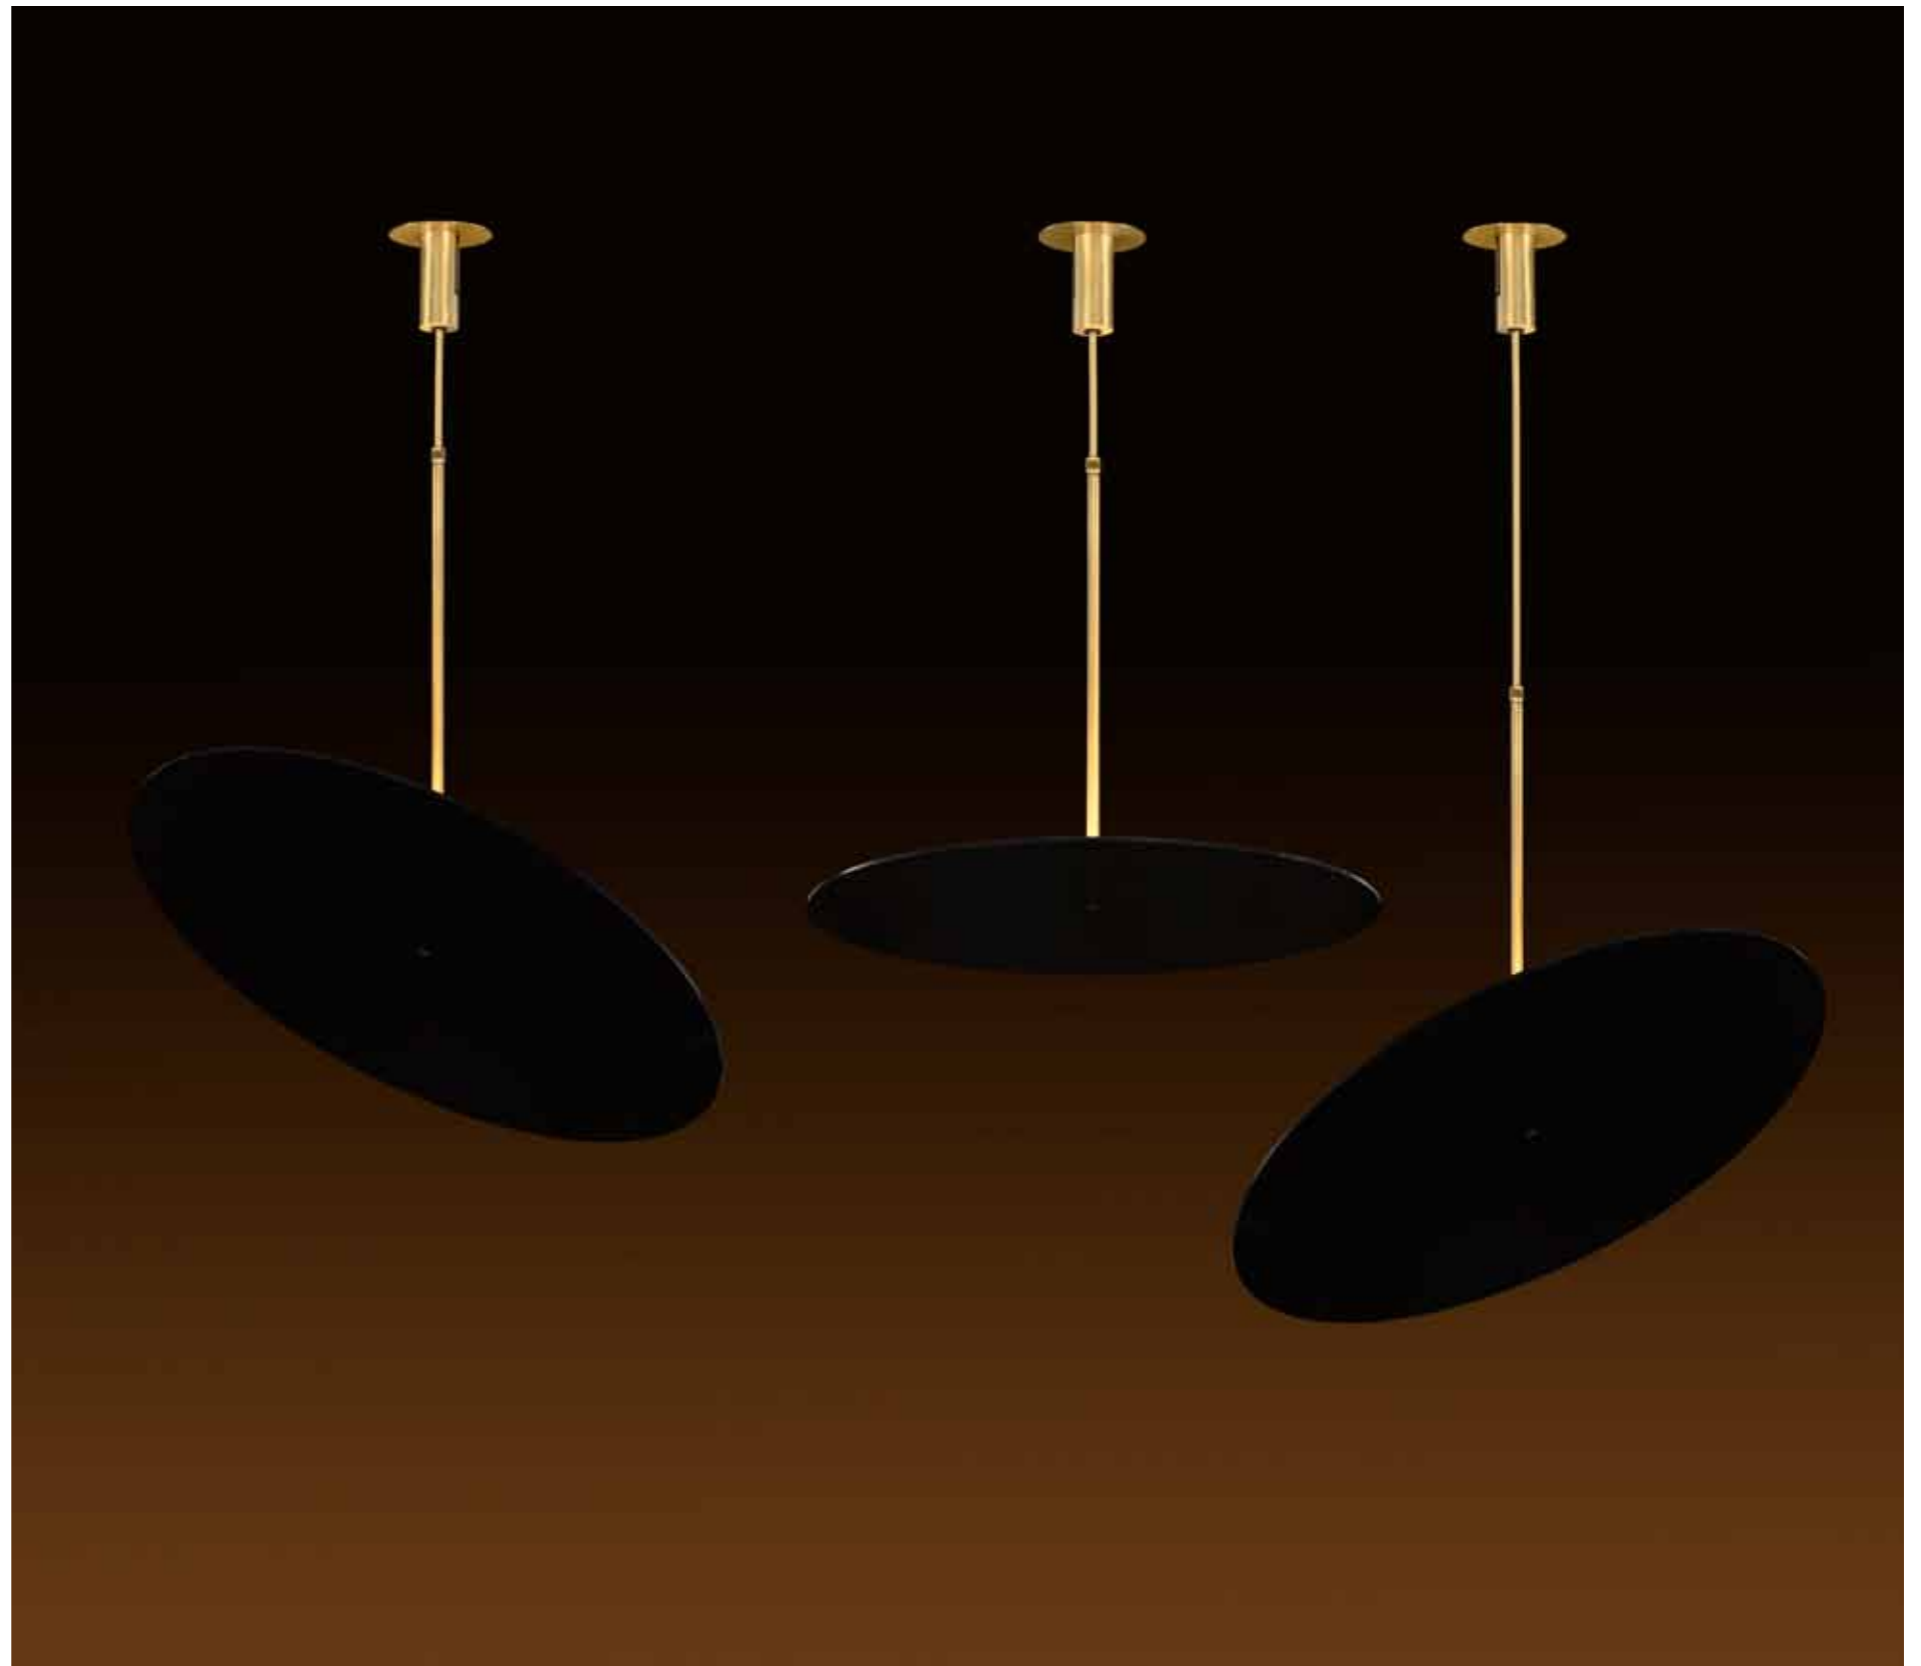

HANGING HOOP essence

design
Nicola Nerboni
2008